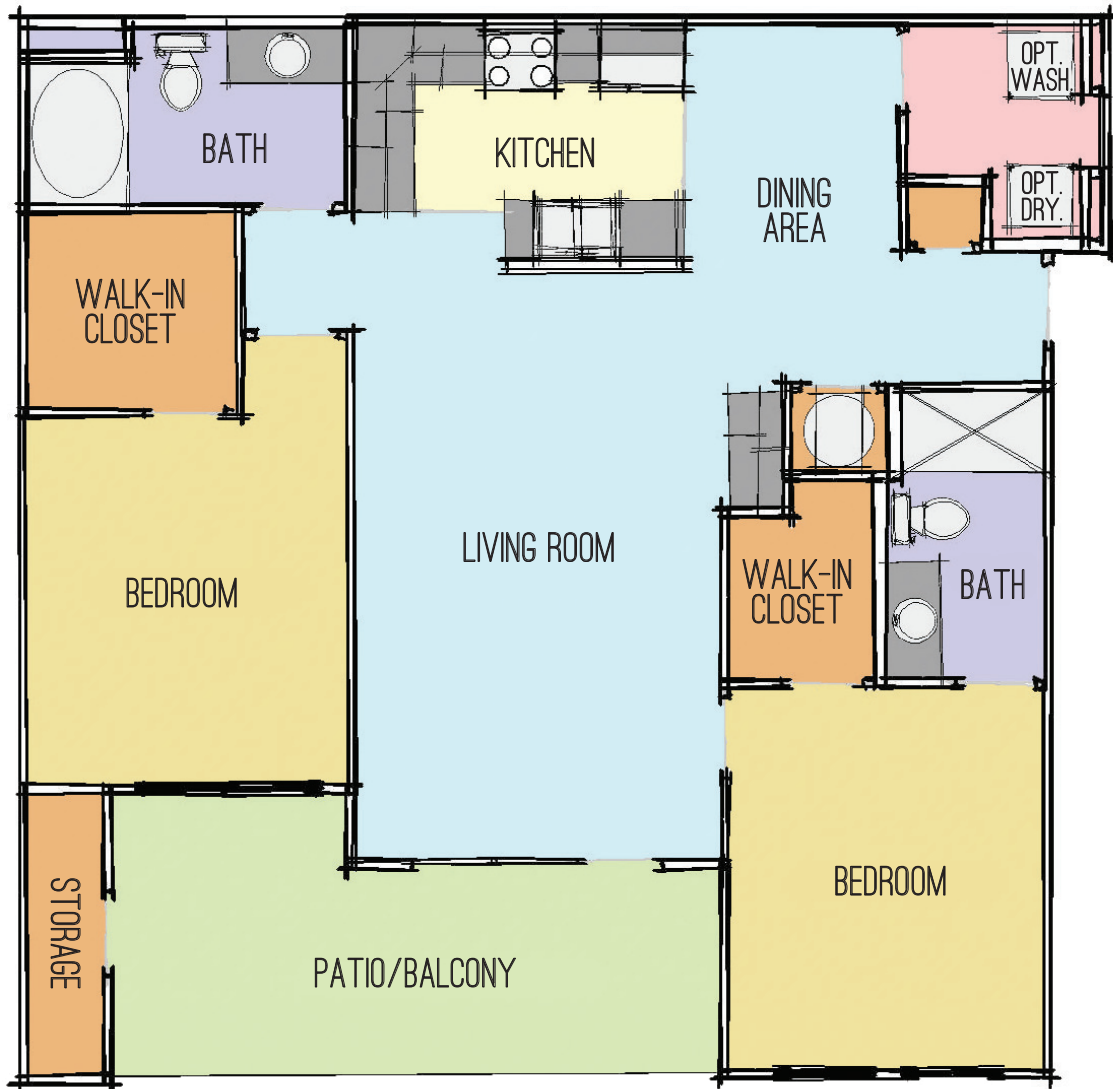

REDEFINED APARTMENT LIVING

MODEL RM-20

two bed • two bath
1160-1182 square feet of space

dimensions square footages are approximate & may vary slightly

LEXINGTON

rmlexington.com • 859.223.3600 • Text RMLEX to 31996 for more info Standard text messaging rates apply.